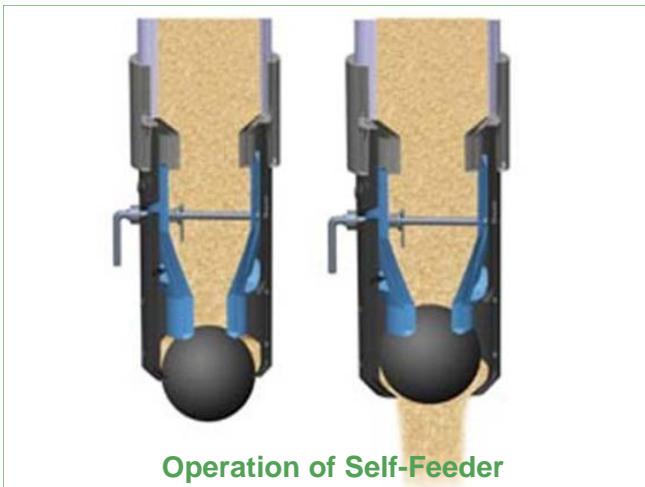

“EQUIPPED TO MEET YOUR NEEDS”

One of our newest products is the Intak Sow Self-Feeder.

The sow taps on the ball when she is hungry, allowing for food from the hopper to get into the feeder. This system saves time and labour costs, decreases feed waste. The Intak Self-Feeder increases feed intake during lactation and provides the sow with fresh feed 24 hours a day.

P.O. Box 220
#4842 Perth Line 34
(Hwy #8 West)
Sebringville, ON N0K 1X0

Phone: 519-393-5179
Fax: 519-393-5195
E-mail: sales@ag-co.on.ca
Web Site: www.ag-co.on.ca