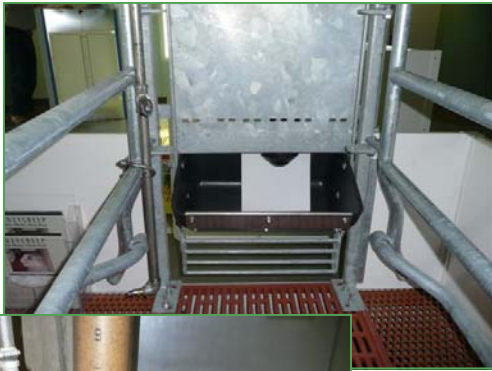

“EQUIPPED TO MEET YOUR NEEDS”

Intak Ad-Lib Sow Self-Feeder

Advantages

- Higher sow feed intake
 - Better sow condition post weaning
 - Improved fertility and farrowing rates
 - More piglets
 - Increased sow longevity
- Heavier litter weights
- Less feed wastage
- Less labour

Self-Feeder with Hopper

Self-Feeder without Hopper

One of our newest products is the Intak Sow Self-Feeder.

The sow taps on the ball when she is hungry, allowing for food from the hopper to get into the feeder. This system saves time and labour costs, decreases feed waste. The Intak Self-Feeder increases feed intake during lactation and provides the sow with fresh feed 24 hours a day.