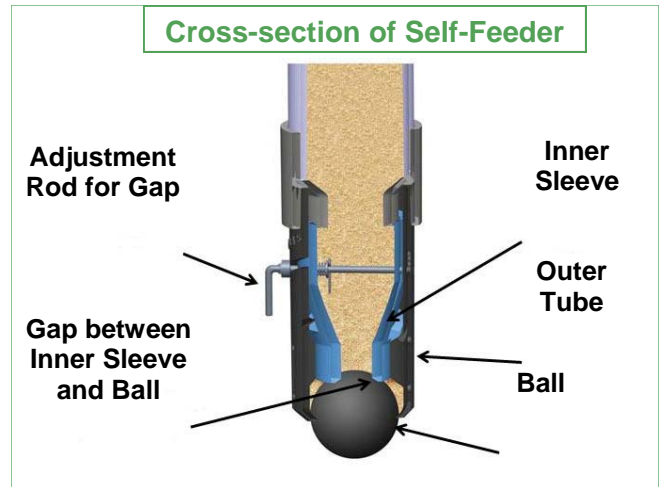

Self-Feeder with Hopper

Self-Feeder without Hopper

One of our newest products is the Intak Sow Self-Feeder.

The sow taps on the ball when she is hungry, allowing for food from the hopper to get into the feeder. This system saves time and labour costs, decreases feed waste. The Intak Self-Feeder increases feed intake during lactation and provides the sow with fresh feed 24 hours a day.